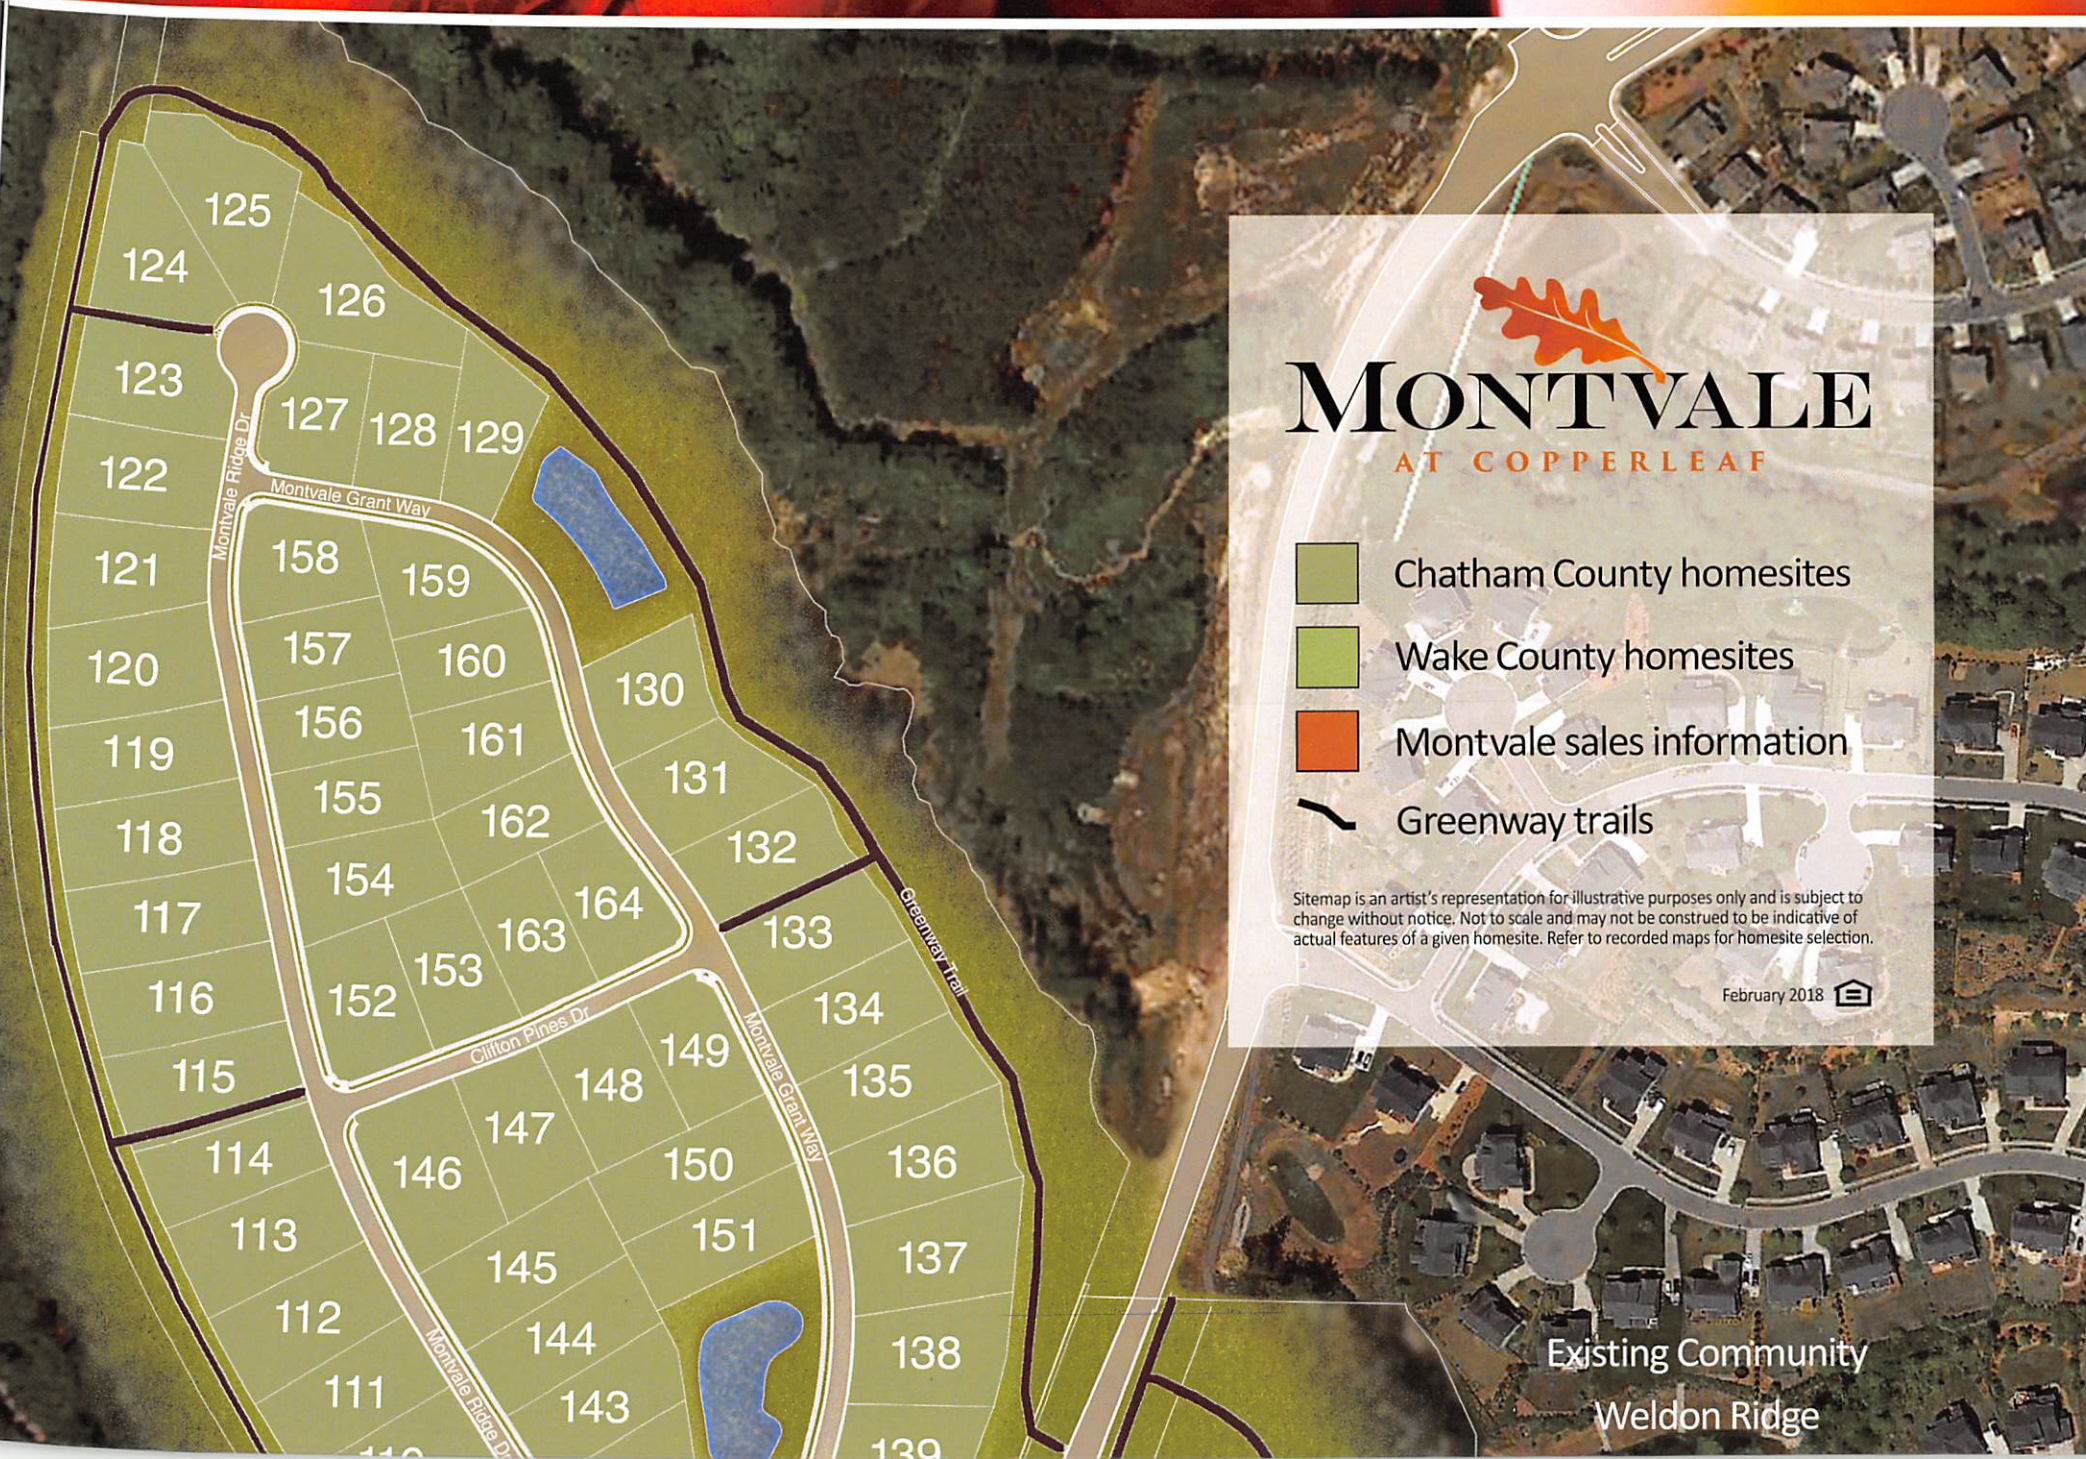

Community Sitemap

MONTVALE AT COPPERLEAF

-  Chatham County homesites
-  Wake County homesites
-  Montvale sales information
-  Greenway trails

Sitemap is an artist's representation for illustrative purposes only and is subject to change without notice. Not to scale and may not be construed to be indicative of actual features of a given homesite. Refer to recorded maps for homesite selection.

February 2018 

Existing Community
Weldon Ridge