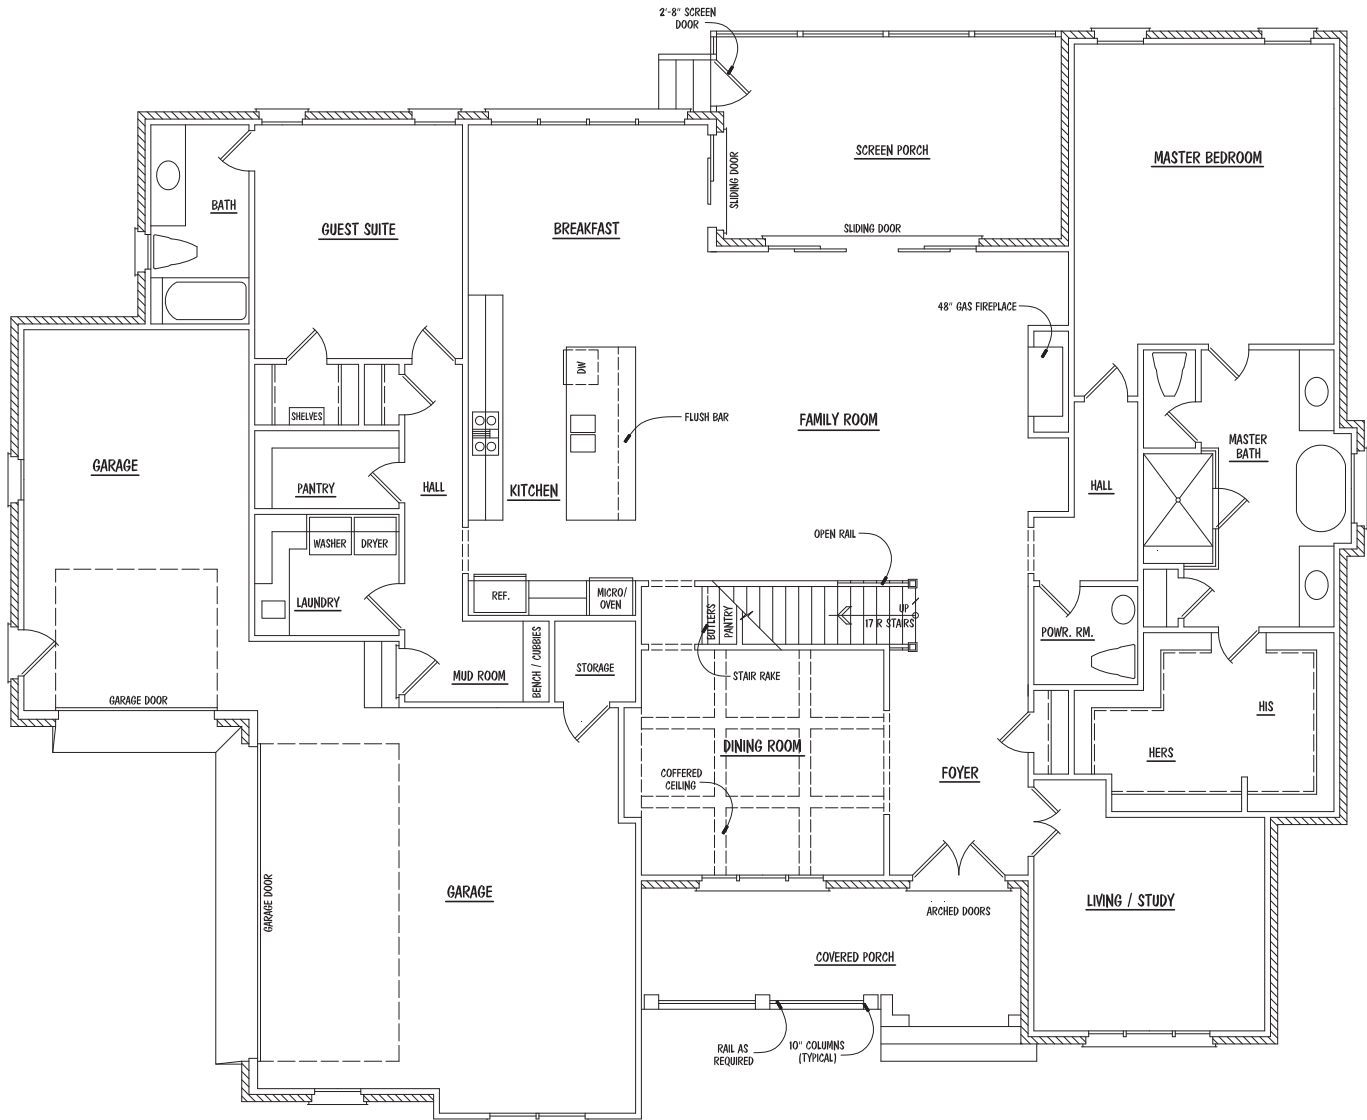

POYTHRESS HOMES | BUILDING DREAMS

FRONT ELEVATION

LEFT ELEVATION

REAR ELEVATION

RIGHT ELEVATION

Lot 1

Preston Retreat
Poythress Homes, Inc
4,211 Sq Ft

POYTHRESS HOMES, INC | 919-388-3884 | INFO@POYTHRESSHOMES.COM

Dimensions, renderings and square footage are believed to be correct but are not guaranteed. Artwork is illustrative and may not represent final product.

FIRST FLOOR

Heated Square Footage
 First Floor: 2702
 Second Floor: 1509
 Total: 4211

Unheated Square Footage
 Garage: 904
 Front Porch: 162
 Screen Porch: 238
 Mech. / Storage: 805

SECOND FLOOR

Heated Square Footage
First Floor: 2702
Second Floor: 1509
Total: 4211

Unheated Square Footage
Garage: 904
Front Porch: 162
Screen Porch: 238
Mech. / Storage: 805